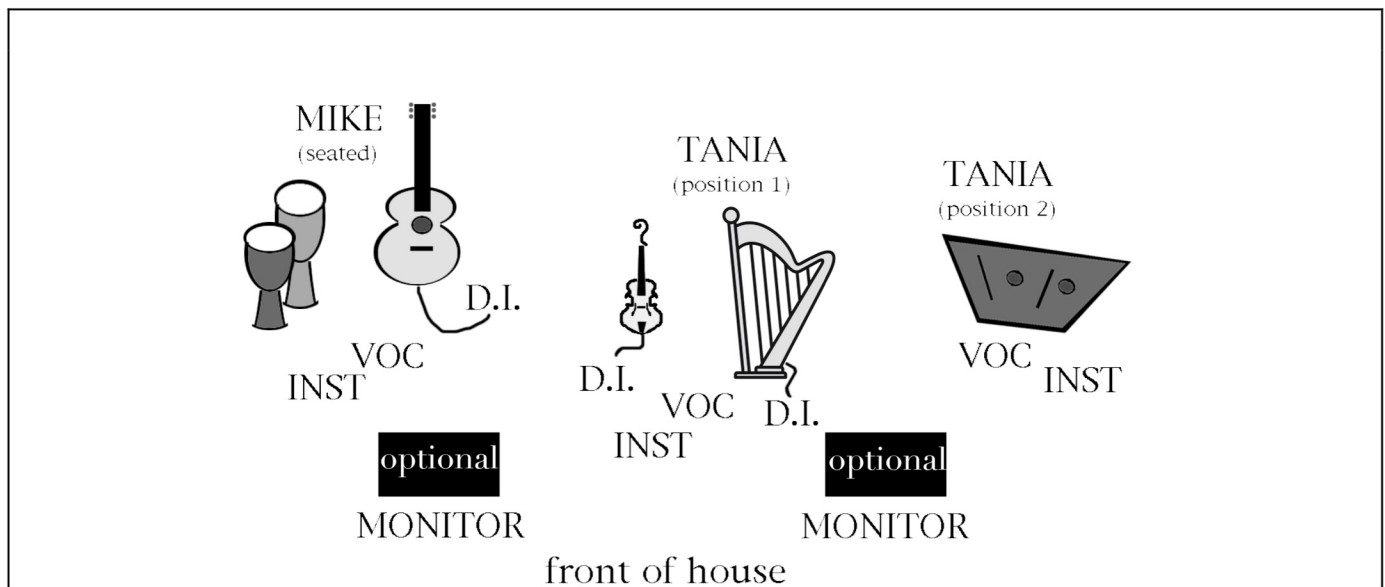

Tania Opland & Mike Freeman

STAGE LAYOUT

MINIMUM STAGE SIZE

12' x 9'

EQUIPMENT

(In most venues we can get by with less than this – please email to check)

Boom stands for all microphones, please

3 vocal mics (VOC)

3 instrument mics (INST)

3 direct inputs (D.I.)

2 monitors (not needed for smaller venues or festival sets)

1 chair with no arms

INSTRUMENTATION

MIKE FREEMAN

guitar - D.I.

voice - mic

dulcimer - mic